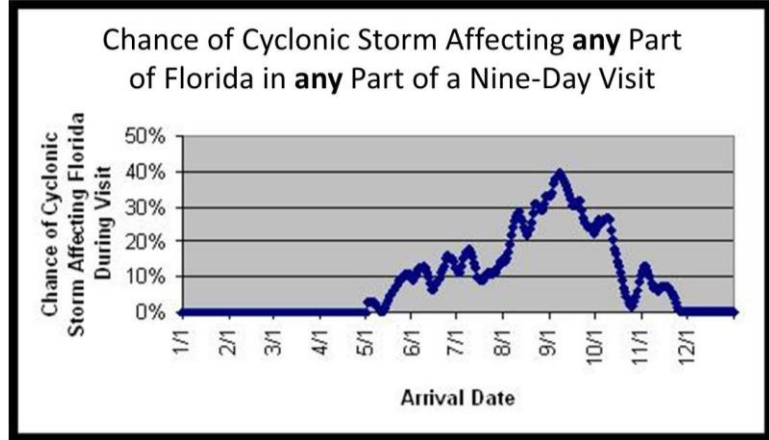

*Cereal, fruit, juice etc. in room **Two Table Service credits ***Mickey's Very Merry Christmas Party (MVMCP) **** As Candlelight Processional Package

<http://yourfirstvisit.net/high>
Applies late May to late August, Thanksgiving, Presidents Day, later March, Easter and Xmas weeks.. See <http://yourfirstvisit.net/itineraries> for changes and exceptions.

<http://yourfirstvisit.net/basic>
Applies the 3 weeks following Thanksgiving. See <http://yourfirstvisit.net/itineraries> for changes and exceptions

2014 Walt Disney World Cheat Sheet Page 3 From yourfirstvisit.net

Hurricanes at Walt Disney World