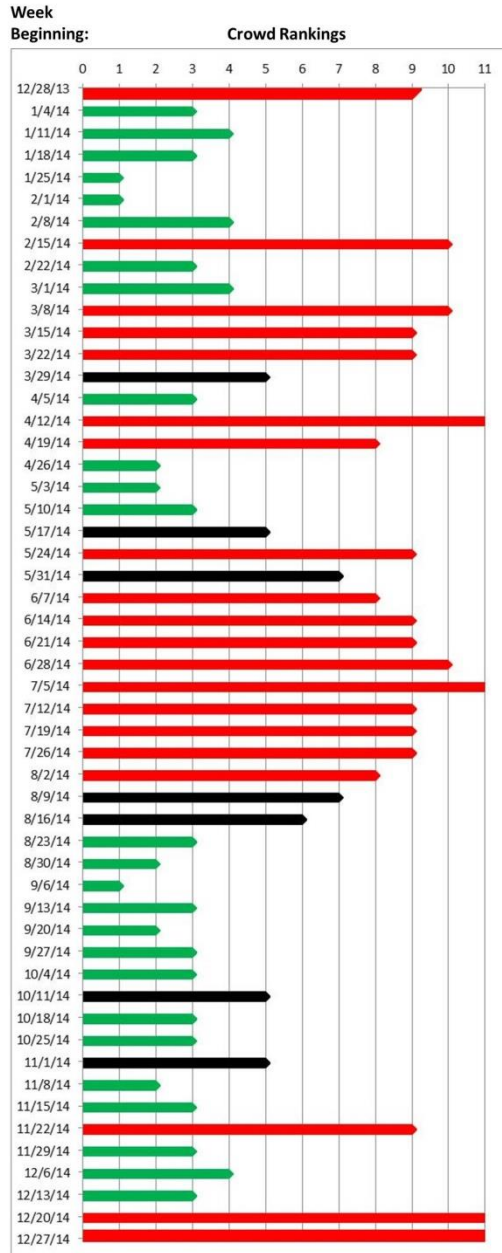

yourfirstvisit.net's Disney World 2014 Crowd Calendar v2

<http://yourfirstvisit.net/2014-crowds>
Dates are "week beginning"

The Comprehensive Guide to Rides

Key: Epcot **Animal Kingdom** **Hollywood Studios** **Magic Kingdom**
Underline: Particular favorite of older kids; *italic*: particularly skippable for older kids

FOR PRE-SCHOOL KIDS

Avoid

Other

Best-Loved

<i>Gran Fiesta Tour (Mexico), Innoventions, Journey Into Imagination With Figment, Magic of Disney Animation, Carousel of Progress, The Hall of Presidents</i>	Impressions de France, O Canada!, Reflections of China, Agent P's World Showcase Adventure, <i>Stitch's Great Escape</i>	The American Adventure, Mission: Space, Soarin, <i>Test Track, Dinosaur, Expedition Everest, Rock n Roller Coaster, The Tower of Terror, The Haunted Mansion, Space Mountain, Splash Mountain</i>
<i>The Circle of Life, Living With the Land, Norway Film (Norway), Conservation Station, Primeval Whirl, Wildlife Express Train, Sounds Dangerous, Country Bear Jamboree, Enchanted Tiki Room</i>	Captain EO, Ellen's Energy Adventure, The Seas with Nemo and Friends, Pangani Forest Exploration Trail, Studios Backlot Tour, Lights Motors Action Stunt Show, American Idol Experience, The Barnstormer, Swiss Family Treehouse	Spaceship Earth, It's Tough to be a Bug, Maharaja Jungle Trek, Fantasmic, Great Movie Ride, Indiana Jones Epic Stunt Spectacular, Walt Disney: One Man's Dream, Big Thunder Mountain Railroad, Pirates of the Caribbean
The Boneyard, Dinorama, Triceratops Spin, Honey I Shrank the Kids Movie Set, Disney Junior: Live on Stage, Astro Orbiter, Prince Charming Regal Carousel, Dumbo the Flying Elephant, The Magic Carpets of Aladdin, Mad Tea Party, Tomorrowland Speedway, Tomorrowland Transit Authority PeopleMover, Tom Sawyer Island, WDW Railroad	Maelstrom, Afternoon Parade, Finding Nemo the Musical, Flights of Wonder, Afternoon Parade, <i>Voyage of the Little Mermaid</i>, It's a Small World, Liberty Belle Riverboat, The Many Adventures of Winnie the Pooh, Monsters Inc. Laugh Floor, Under the Sea: Journey of the Little Mermaid	Illuminations, Turtle Talk with Crush, Festival of the Lion King, Kali River Rapids, Kilimanjaro Safaris, Beauty and the Beast, Fantasmic, Muppet Vision 3-D, Star Tours, Toy Story Mania, <i>Afternoon Parade</i>, Buzz Lightyear, Evening Parade, Jungle Cruise, Mickey's Philharmagic, Peter Pan, <i>Wishes Fireworks</i>
Skippable	Other	Favorites

FOR THIRD GRADERS AND UP

<http://yourfirstvisit.net/rides>

Disney World FastPass+ Lower-Crowd Itinerary from yourfirstvisit.net

This does not work for all dates!! See yourfirstvisit.net/itineraries