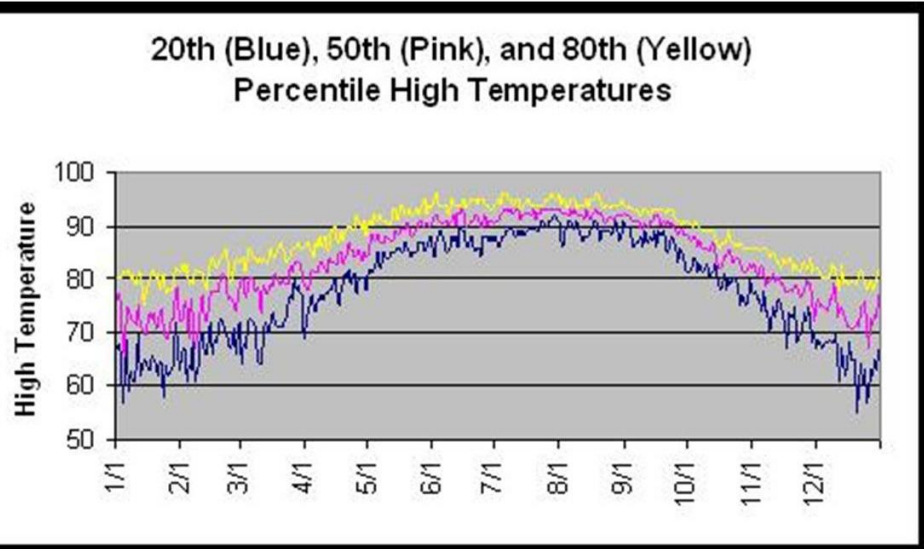

Distribution of Disney World High Temperatures